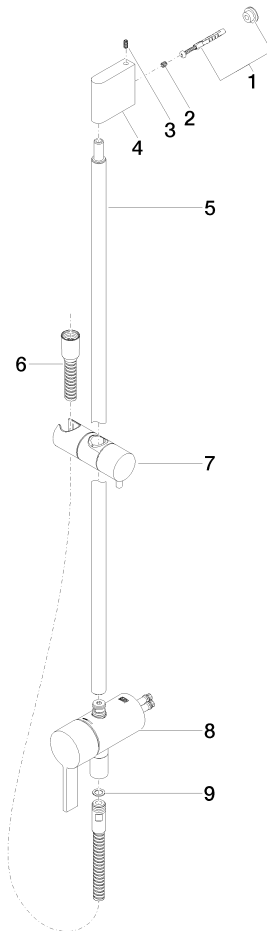

Concealed single-lever mixer with integrated shower connection with shower set without hand shower - Brushed Champagne (22kt Gold)

IMO

36 111 970

- metal shower hose 1750mm with integrated anti-twist protection
- slide bar
- Pipe diameter 18 mm

This article does not include a hand shower!

Intrinsic protection against back flow.

Fits: IMO, LULU, MADISON, MEM, TARA, CL.1, LISSÉ, VAIA, META, CYO

	Brushed Champagne (22kt Gold)	36 111 970-46
	Chrome	36 111 970-00
	Brushed Platinum	36 111 970-06
	Platinum	36 111 970-08
	Dark Chrome	36 111 970-19
	Brushed Light Gold	36 111 970-27
	Brushed Durabrass (23kt Gold)	36 111 970-28
	Matte Black	36 111 970-33
	Brushed Bronze	36 111 970-42
	Champagne (22kt Gold)	36 111 970-47
	Brushed Chrome	36 111 970-93
	Brushed Dark Platinum	36 111 970-99

Concealed single-lever mixer with integrated shower connection with shower set without hand shower - Brushed Champagne (22kt Gold)

IMO

36 111 970

mm [inches]

Concealed single-lever mixer with integrated shower connection with shower set without hand shower - Brushed Champagne (22kt Gold)

IMO

36 111 970

Parts for other finishes can be found here: Chrome

Spare parts list

No.	Item Number	Name	Quantity used	Delivery time
1	05 17 20 726 02 90	fixing set	1	2
2	09 31 11 049 90	pin	2	2
3	04 31 11 113 00 90	pin	2	2
4	08 17 97 054-46	holder	1	30
5	90 28 22 782 00-46	pipe	1	30
6	28 322 970-46	Metal shower hose 1/2" x 3/8" x 1750 mm - Brushed Champagne (22kt Gold)	1	30
7	12 580 970-46	Slide unit - Brushed Champagne (22kt Gold)	1	30
8	90 19 97 002 00-46	connection	1	30
9	90 14 20 026 00 90	seal	1	2